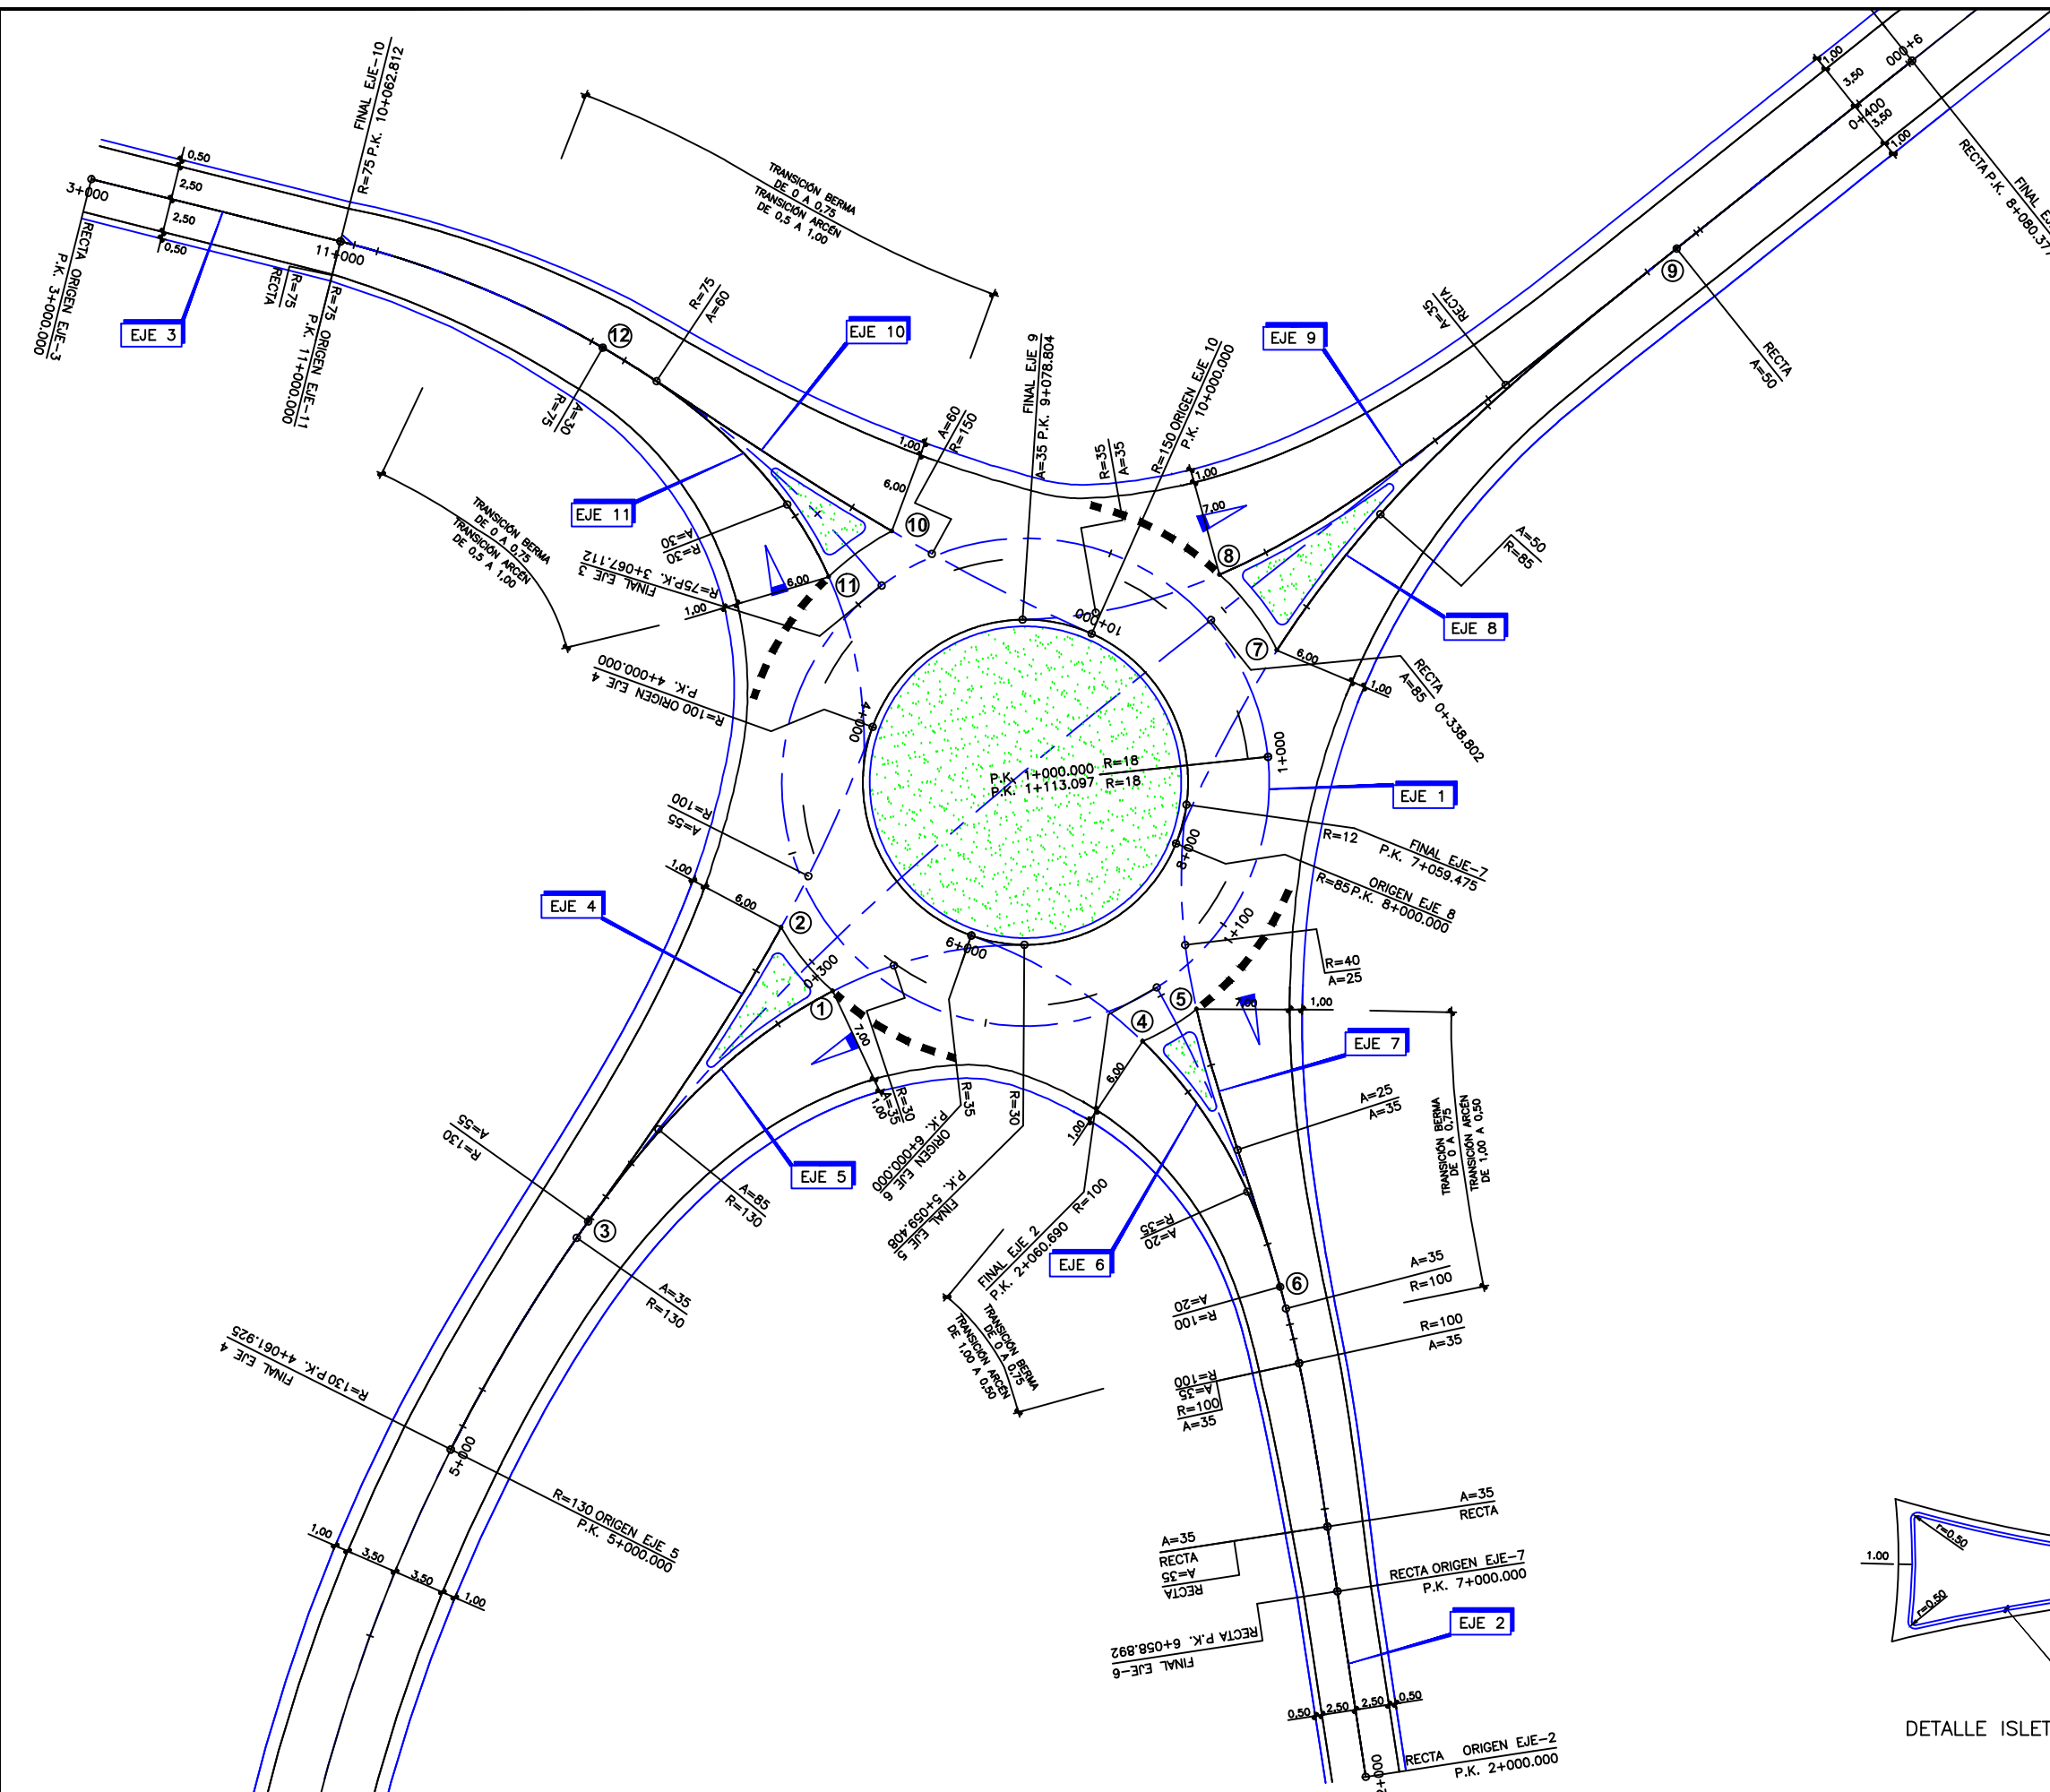

PUNTO	COORDENADAS	
	X	Y
1	530.753,875	4.696.307,806
2	530.753,875	4.696.307,806
3	530.753,875	4.696.307,806

DETALLE ISLETA

PUNTO	COORDENADAS	
	X	Y
1	530.805,474	4.696.590,881
2	530.802,167	4.696.595,946
3	530.785,757	4.696.575,857
4	530.785,757	4.696.575,857
5	530.832,037	4.696.586,767
6	530.840,694	4.696.612,495
7	530.840,695	4.696.612,498
8	530.840,695	4.696.612,498
9	530.840,695	4.696.612,498
10	530.813,339	4.696.624,185
11	530.808,354	4.696.621,319
12	530.793,505	4.696.639,871

PUNTO	COORDENADAS	
	X	Y
1	531.251,809	4.697.082,111
2	531.248,277	4.697.076,874
3	531.224,309	4.697.097,398
4	531.248,628	4.697.053,683
5	531.251,459	4.697.049,533
6	531.227,649	4.697.023,560
7	531.271,727	4.697.040,645
8	531.276,568	4.697.041,343
9	531.286,942	4.697.021,698
10	531.292,925	4.697.054,373
11	531.295,115	4.697.060,758
12	531.295,115	4.697.060,758